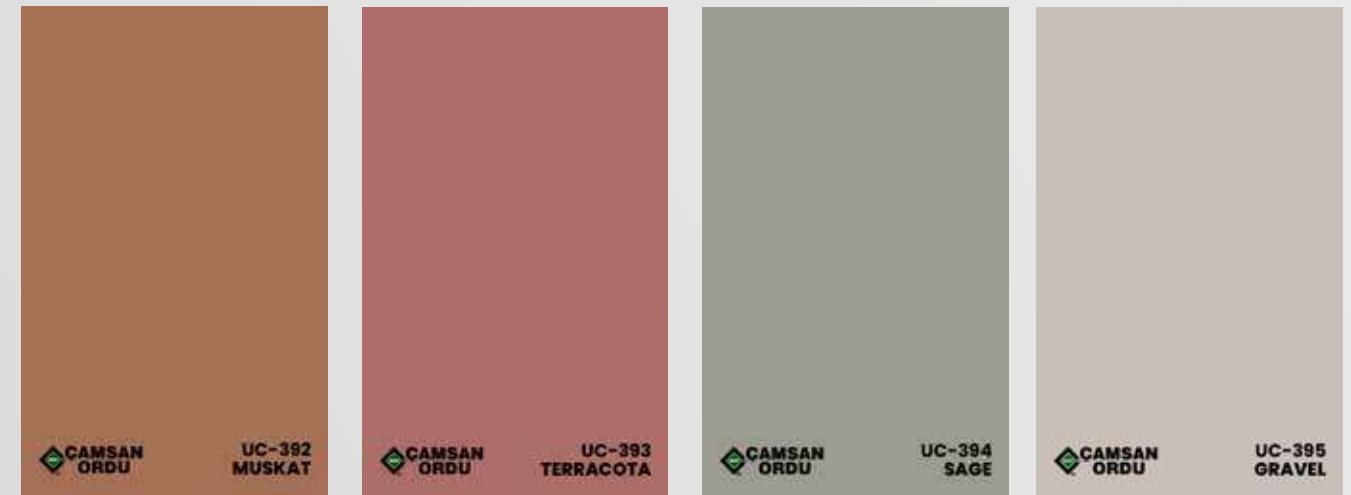

GLOSSY

NATUREL

WOOD

BUTE

ÇAMSAN BUTE

TIMBERLAND

FREZE

Surfaces

MDF **CAMSAN**
ORDU
Colors

MDF **CAMSAN**
ORDU
Colors

MDF **CAMSAN**
ORDU
Patterns

MDF **CAMSAN**
ORDU
Patterns

UC-171

Vanilla

UC-205
Black

*Colors may differ between printed and digital catalogs versions.
We kindly request you to compare with the actual products available in sales points.

UC-206

Grey

UC-208

Crem

UC-214

White

UC-216

Moonstone

UC-217
Anthracite Grey

UC-218

Taupe

UC-219

Amber

UC-220
Sandstone

UC-221
Dark Grey

UC-222
Stone Grey