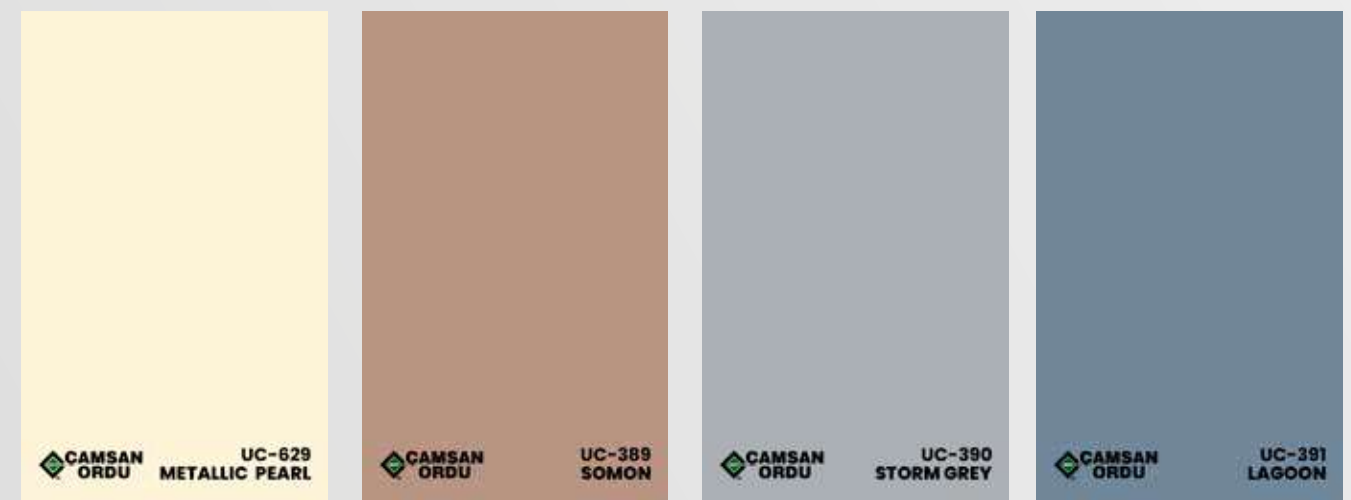

GLOSSY

NATUREL

WOOD

BUTE

ÇAMSAN BUTE

TIMBERLAND

FREZE

Surfaces

MDF **CAMSAN**
ORDU
Colors

MDF **CAMSAN**
ORDU
Colors

MDF **CAMSAN**
ORDU
Patterns

MDF **CAMSAN**
ORDU
Patterns

UC-171

Vanilla

UC-205
Black

*Colors may differ between printed and digital catalogs versions.
We kindly request you to compare with the actual products available in sales points.

UC-206

Grey

UC-208

Crem

UC-214

White

UC-216

Moonstone

UC-217
Anthracite Grey

UC-218

Taupe

UC-219

Amber

UC-220
Sandstone

UC-221
Dark Grey

UC-222
Stone Grey